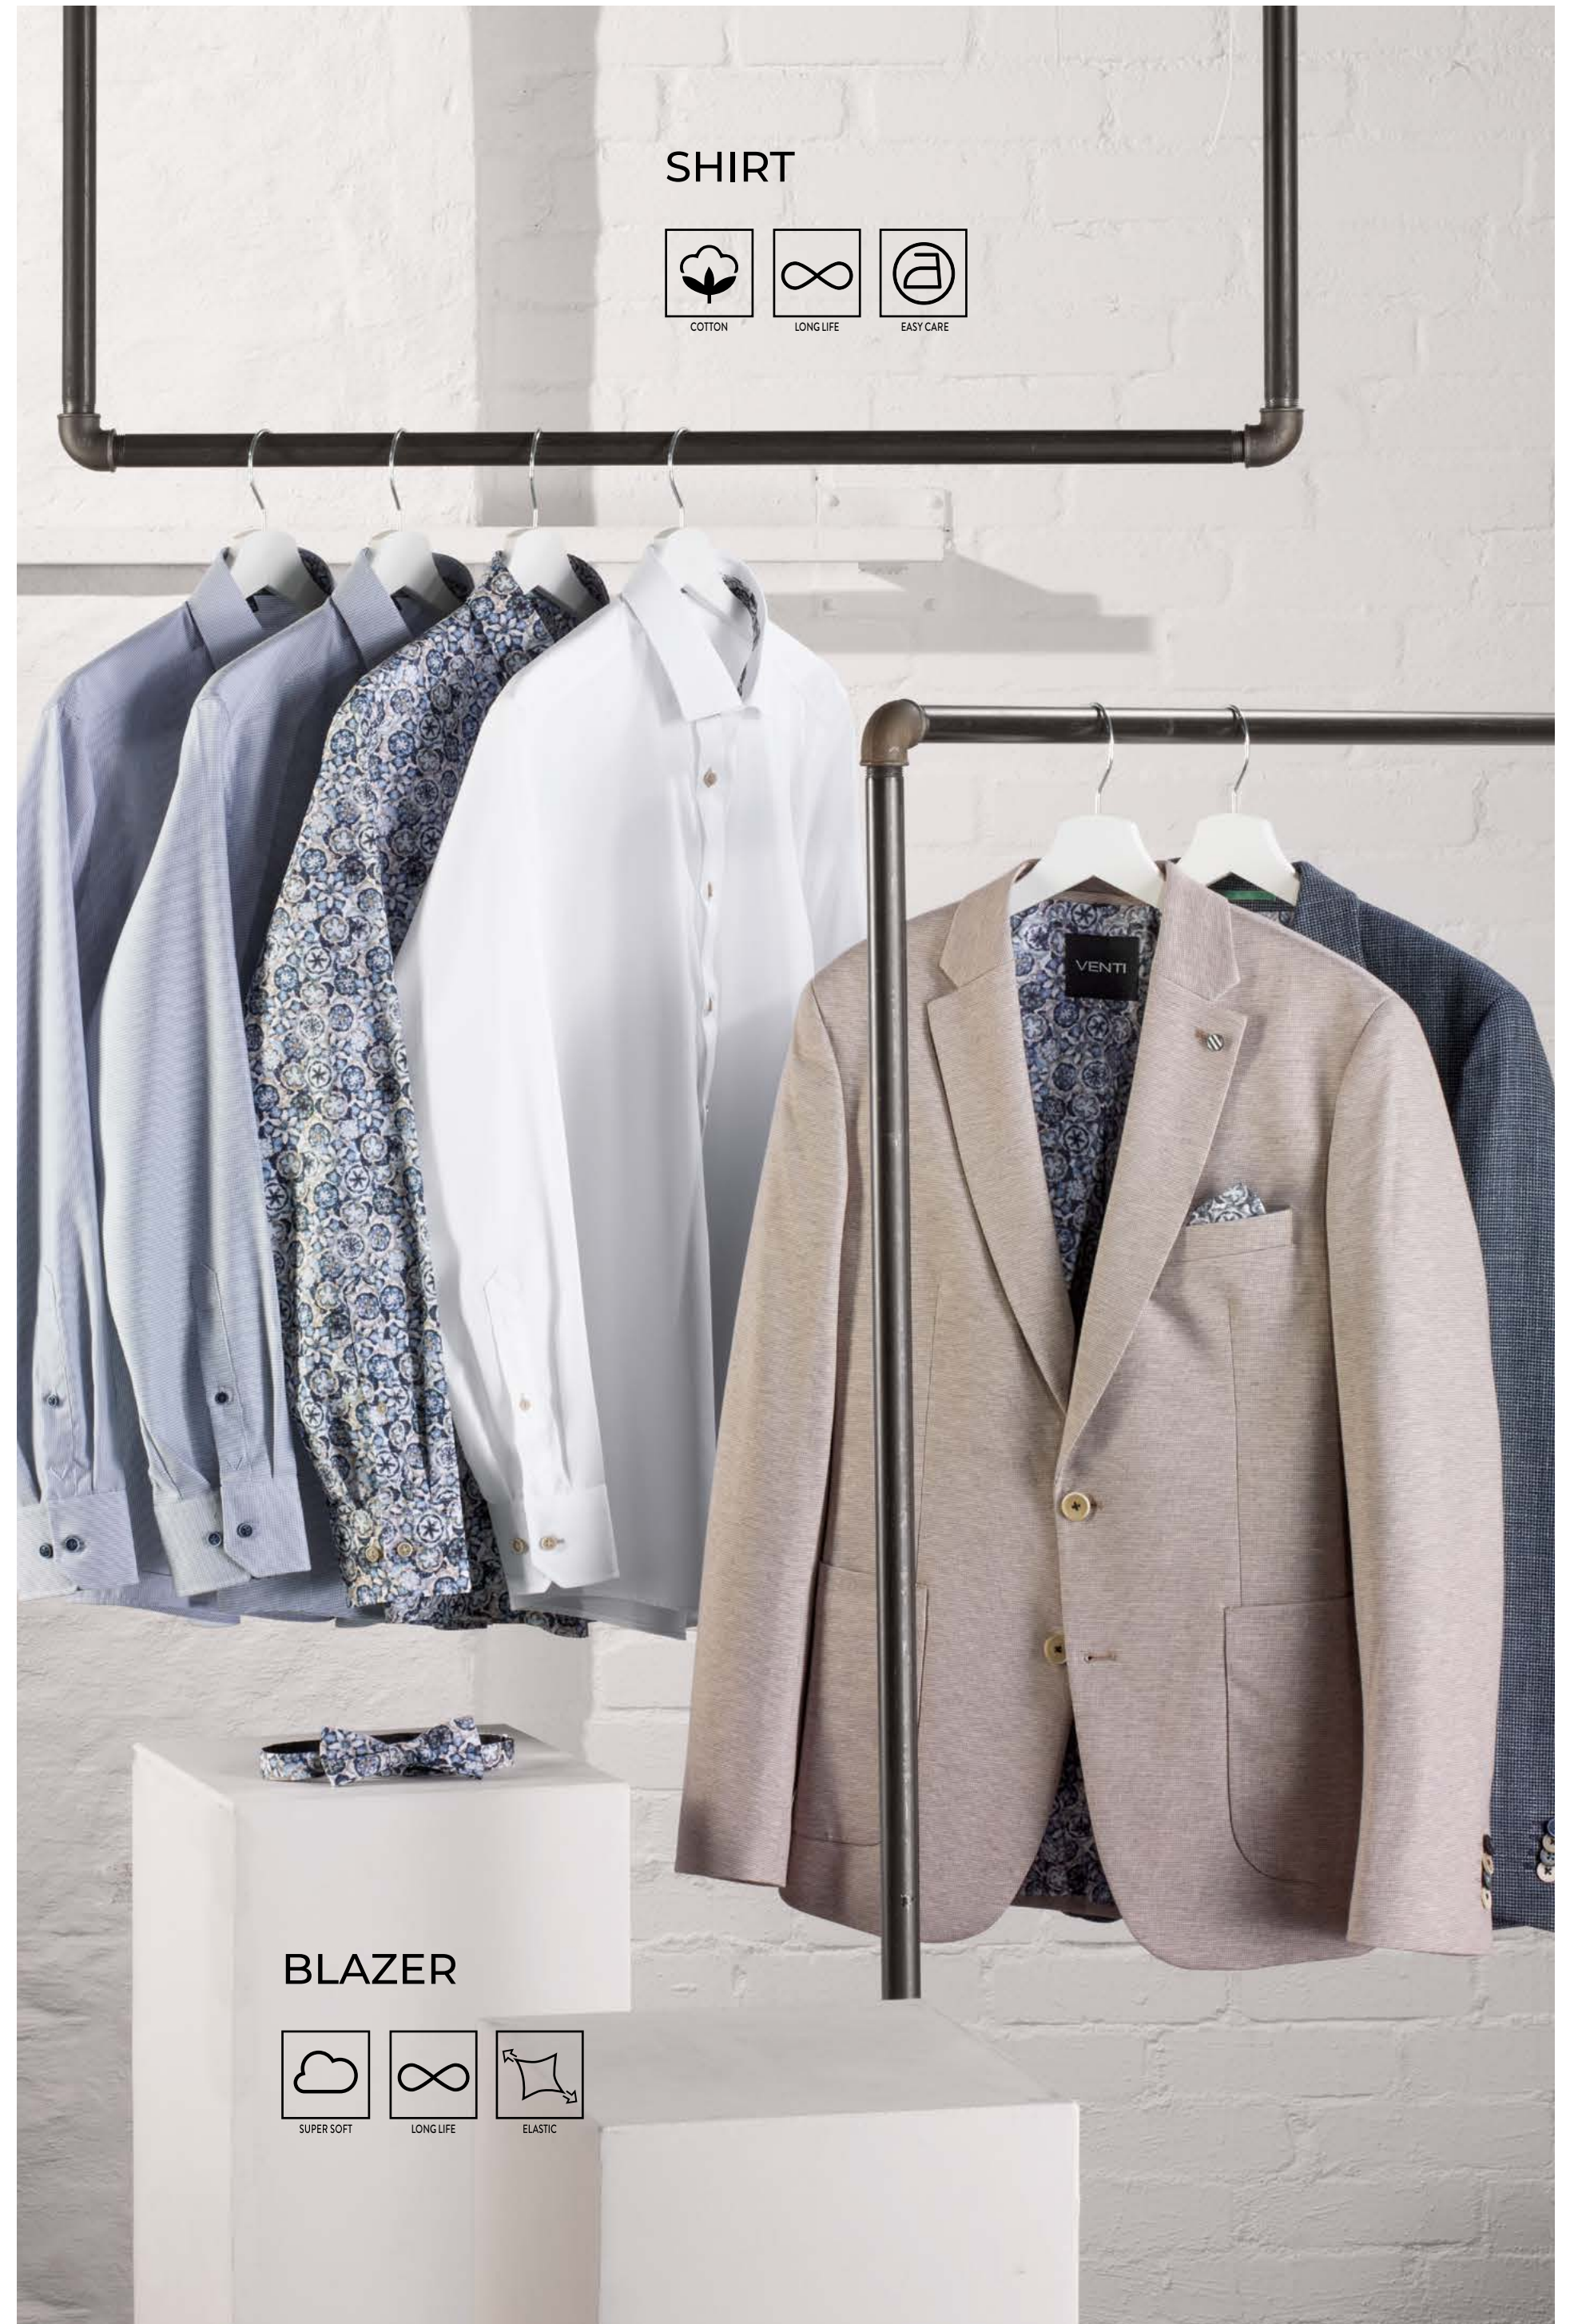

SHIRT

BLAZER